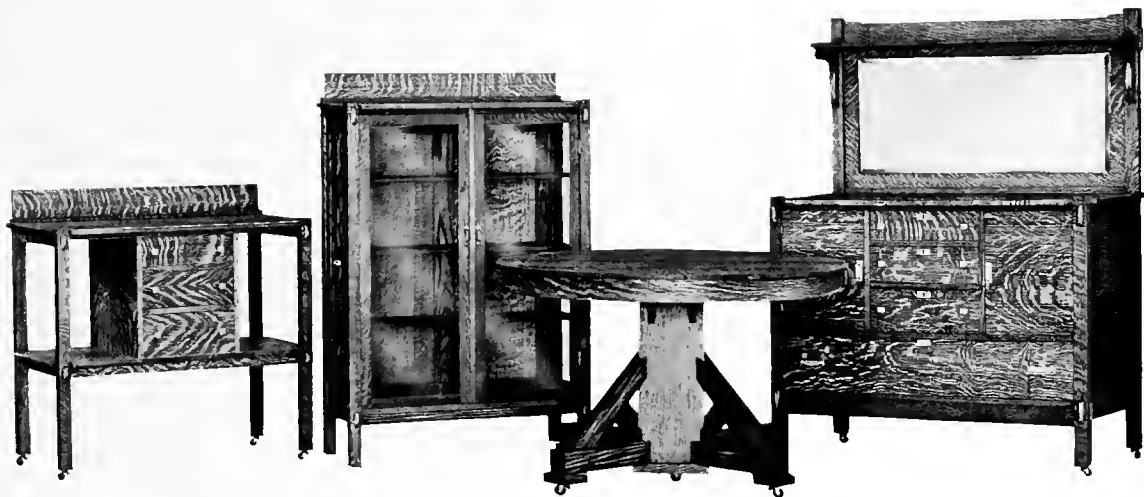

Dining Set No. 5048.

Buffet; 18x40 in. Bevel Plate, 24x49 in. Top.
China Closet; Two 14x40 in. and Two 8x40 in. Glass, 14x38 in. Top.
Extension 6-ft. Table; 48 in. Top. Serving Table; 20x40 in. Top.
Quartered Oak, Golden Wax and Weathered Finish.

Weight 735 lbs.

Buffet, 245 lbs.; China Closet, 130 lbs.; Extension 6-ft. Table, 255 lbs.; Serving Table, 105 lbs.

Set	Pieces	Pieces
With 6-ft. Table.....Price $124.00	Buffet .....Price $48.00	Extension 6-ft. Table....Price $37.00
With 8-ft. Table.....Price 128.00	China Closet.....Price 24.00	Extension 8-ft. Table....Price 41.00
With 10-ft. Table.....Price 132.00	Serving Table.....Price 15.00	Extension 10-ft. Table....Price 45.00